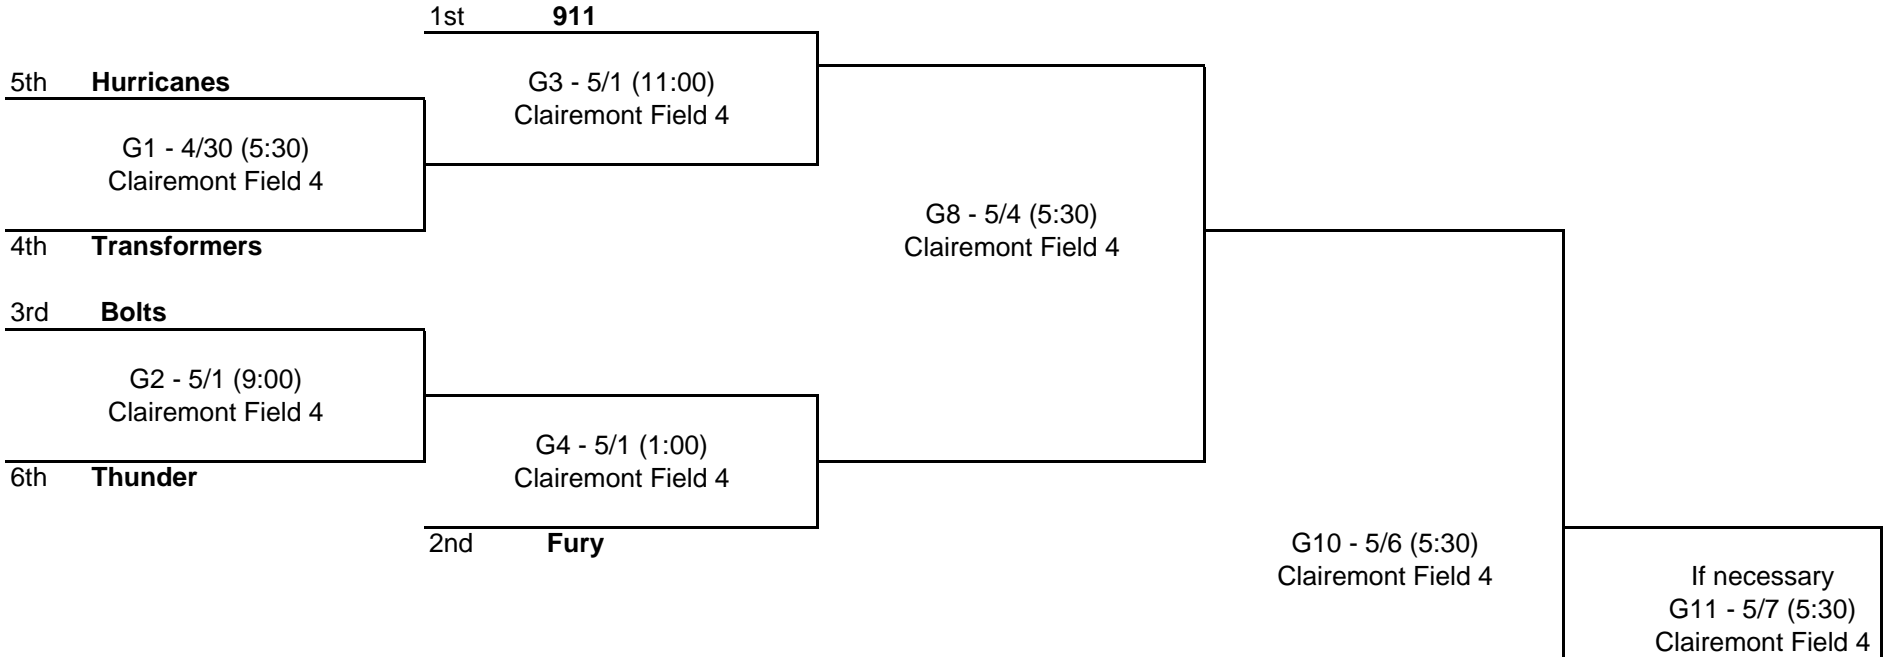

G6 - 5/1 (5:00)
Clairemont Field 2

G12 - 5/7 (5:30)
Clairemont Field 2

If necessary
G13 - 5/8 (8:00)

1st **Lady Blackjacks**

LOSERS BRACKET

G1 Loser

G4 5/1 (1:00)
Clairemont Field 2

G2 Loser

G7 - 5/3 (5:30)
Serra Mesa

G3 Loser

G5 Loser

G8 - 5/3 (5:30)
Clairemont Field 2

G6 Loser

G10 - 5/5 (5:30)
Clairemont Field 2

G9 Loser

G11 - 5/6 (5:30)
Clairemont Field 2

Clairemont 12U Division

WINNERS BRACKET

LOSERS BRACKET