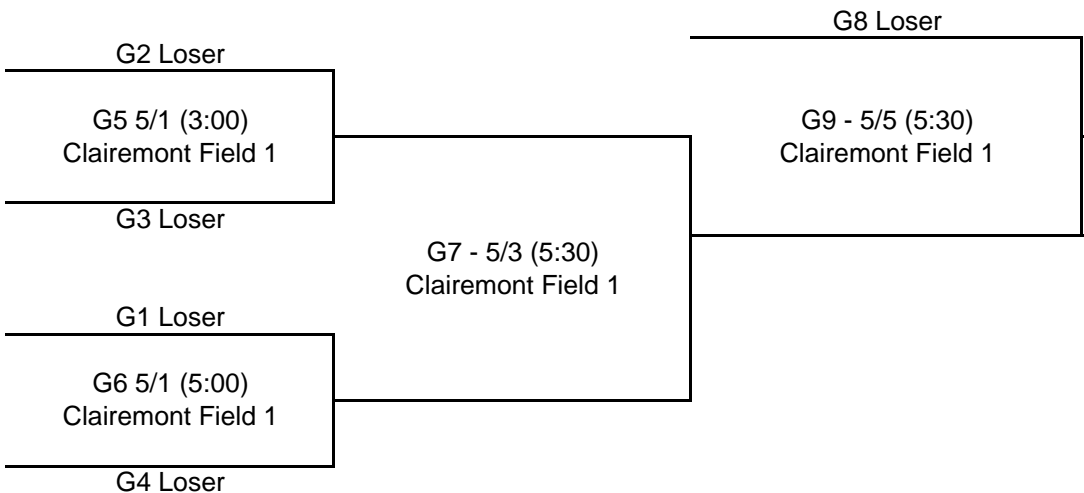

Clairemont 8U Division

WINNERS BRACKET

LOSERS BRACKET

Clairemont 10U Division

WINNERS BRACKET

2nd **SWAT**

G1 - 4/30 (5:30)
Clairemont Field 2

7th **Speed Bumps**

G5 - 5/1 (3:00)
Clairemont Field 2

6th **Goofy Goobers**

G2 - 5/1 (9:00)
Clairemont Field 2

3rd **Fireballs**

G9 - 5/4 (5:30)
Clairemont Field 2

4th **Tsunami**

G3 - 5/1 (11:00)
Clairemont Field 2

5th **Sun Divas**

G6 - 5/1 (5:00)
Clairemont Field 2

G12 - 5/7 (5:30)
Clairemont Field 2

If necessary
G13 - 5/8 (8:00)

1st **Lady Blackjacks**

LOSERS BRACKET

G1 Loser

G4 5/1 (1:00)
Clairemont Field 2

G2 Loser