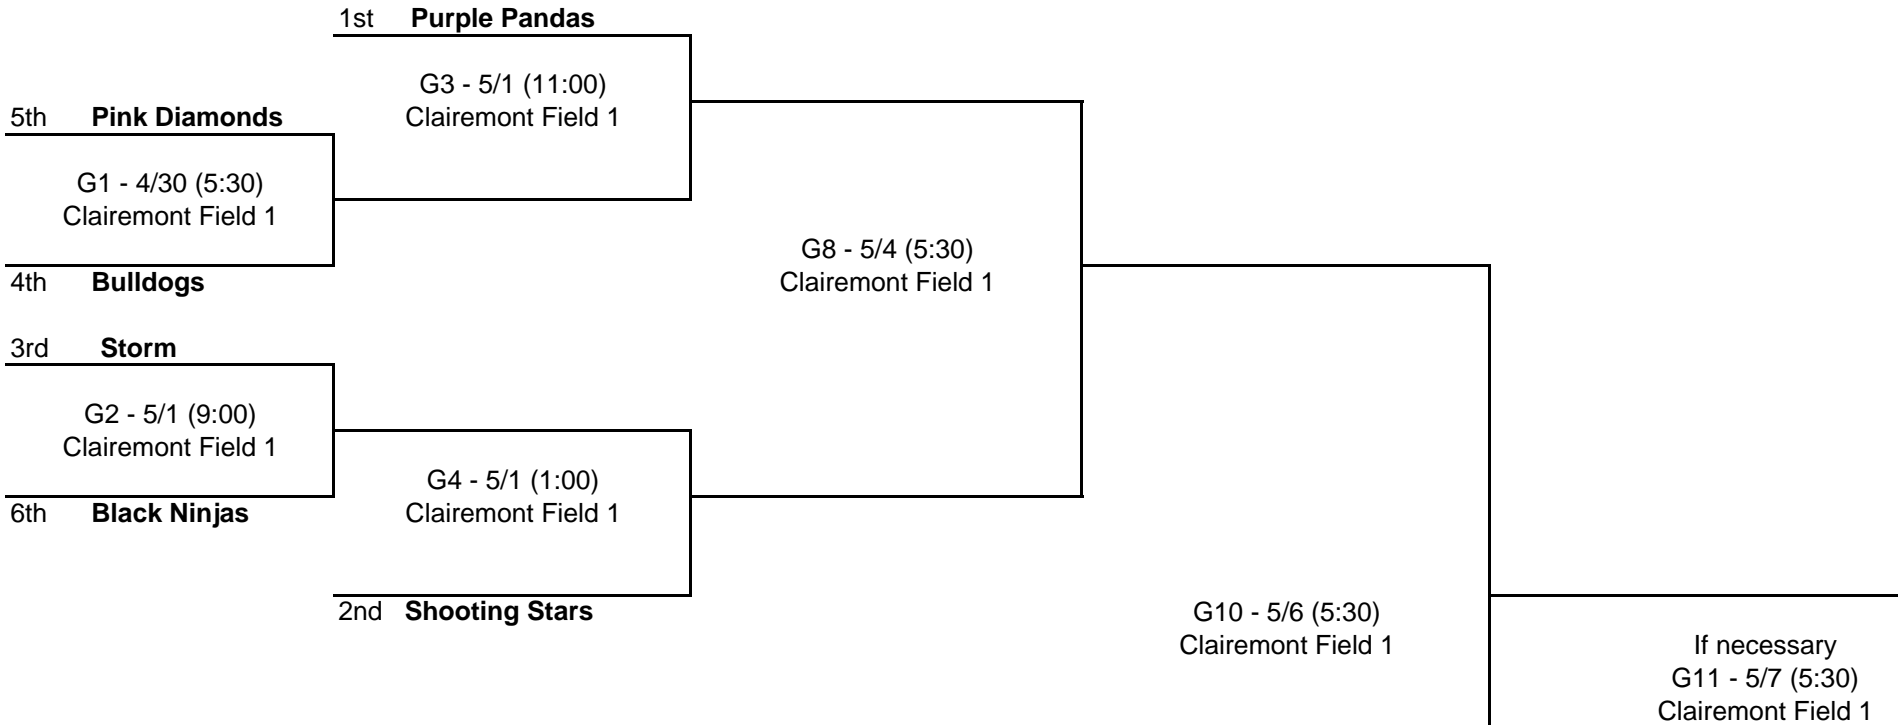

Clairemont 8U Division

WINNERS BRACKET

LOSERS BRACKET

Clairemont 10U Division

WINNERS BRACKET

2nd **SWAT**

G1 - 4/30 (5:30)
Clairemont Field 2

7th **Speed Bumps**

G5 - 5/1 (3:00)
Clairemont Field 2

6th **Goofy Goobers**

G2 - 5/1 (9:00)
Clairemont Field 2

3rd **Fireballs**

G9 - 5/4 (5:30)
Clairemont Field 2

4th **Tsunami**

G3 - 5/1 (11:00)
Clairemont Field 2

5th **Sun Divas**

G6 - 5/1 (5:00)
Clairemont Field 2

G12 - 5/7 (5:30)
Clairemont Field 2

If necessary
G13 - 5/8 (8:00)

1st **Lady Blackjacks**

LOSERS BRACKET

G1 Loser

G4 5/1 (1:00)
Clairemont Field 2

G2 Loser

G7 - 5/3 (5:30)
Serra Mesa

G3 Loser

G5 Loser

G8 - 5/3 (5:30)
Clairemont Field 2

G6 Loser

G10 - 5/5 (5:30)
Clairemont Field 2

G9 Loser

G11 - 5/6 (5:30)
Clairemont Field 2